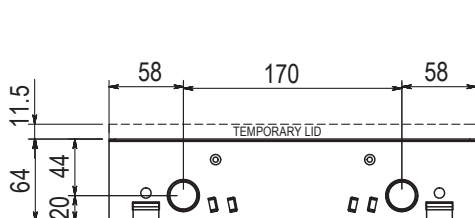

PART NUMBER

EB6SRB4P6D

MODEL DESCRIPTION

EB64 BOX, STAINLESS STEEL RECESS LID BEVEL SURROUND,
4 x AUTO SWITCHED POWER, 6 x PROVISION TO MOUNT DATA/MECH

- EnduraBox 64 Series Floor Box with Recess Stainless Steel Lid
- Box size 286 x 248 x 64mm Deep
- Fitted with 4 x Auto-Switching 10A power outlets and 6 x way data/mech outlet panel (provision to mount)
- Floor Box Lid 304 Grade Stainless Steel

ASSEMBLY DIAGRAM

EB6SRB4P6D

MODEL DESCRIPTION

EB64 BOX, STAINLESS STEEL RECESS LID BEVEL SURROUND, 4 x AUTO SWITCHED POWER, 6 x PROVISION TO MOUNT DATA/MECH

SECTION THRU'BOX

CONDUIT KNOCKOUT LOCATIONS

CONDUIT KNOCKOUT LOCATIONS