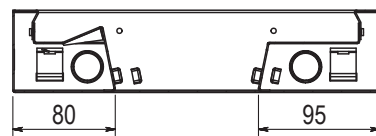

PART NUMBER

EB6SRB4P6D

MODEL DESCRIPTION

EB64 BOX, STAINLESS STEEL RECESS LID BEVEL SURROUND,
4 x AUTO SWITCHED POWER, 6 x PROVISION TO MOUNT DATA/MECH

- EnduraBox 64 Series Floor Box with Recess Stainless Steel Lid
- Box size 286 x 248 x 64mm Deep
- Fitted with 4 x Auto-Switching 10A power outlets and 6 x way data/mech outlet panel (provision to mount)
- Floor Box Lid 304 Grade Stainless Steel

ASSEMBLY DIAGRAM

EB6SRB4P6D

MODEL DESCRIPTION

EB64 BOX, STAINLESS STEEL RECESS LID BEVEL SURROUND, 4 x AUTO SWITCHED POWER, 6 x PROVISION TO MOUNT DATA/MECH

SECTION THRU'BOX

CONDUIT KNOCKOUT LOCATIONS

CONDUIT KNOCKOUT LOCATIONS