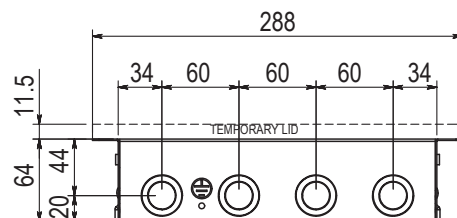

PART NUMBER

EB6SRB4P6D

MODEL DESCRIPTION

EB64 BOX, STAINLESS STEEL RECESS LID BEVEL SURROUND,
4 x AUTO SWITCHED POWER, 6 x PROVISION TO MOUNT DATA/MECH

- EnduraBox 64 Series Floor Box with Recess Stainless Steel Lid
- Box size 286 x 248 x 64mm Deep
- Fitted with 4 x Auto-Switching 10A power outlets and 6 x way data/mech outlet panel (provision to mount)
- Floor Box Lid 304 Grade Stainless Steel

ASSEMBLY DIAGRAM

EB6SRB4P6D

MODEL DESCRIPTION

EB64 BOX, STAINLESS STEEL RECESS LID BEVEL SURROUND, 4 x AUTO SWITCHED POWER, 6 x PROVISION TO MOUNT DATA/MECH

SECTION THRU'BOX

CONDUIT KNOCKOUT LOCATIONS

CONDUIT KNOCKOUT LOCATIONS