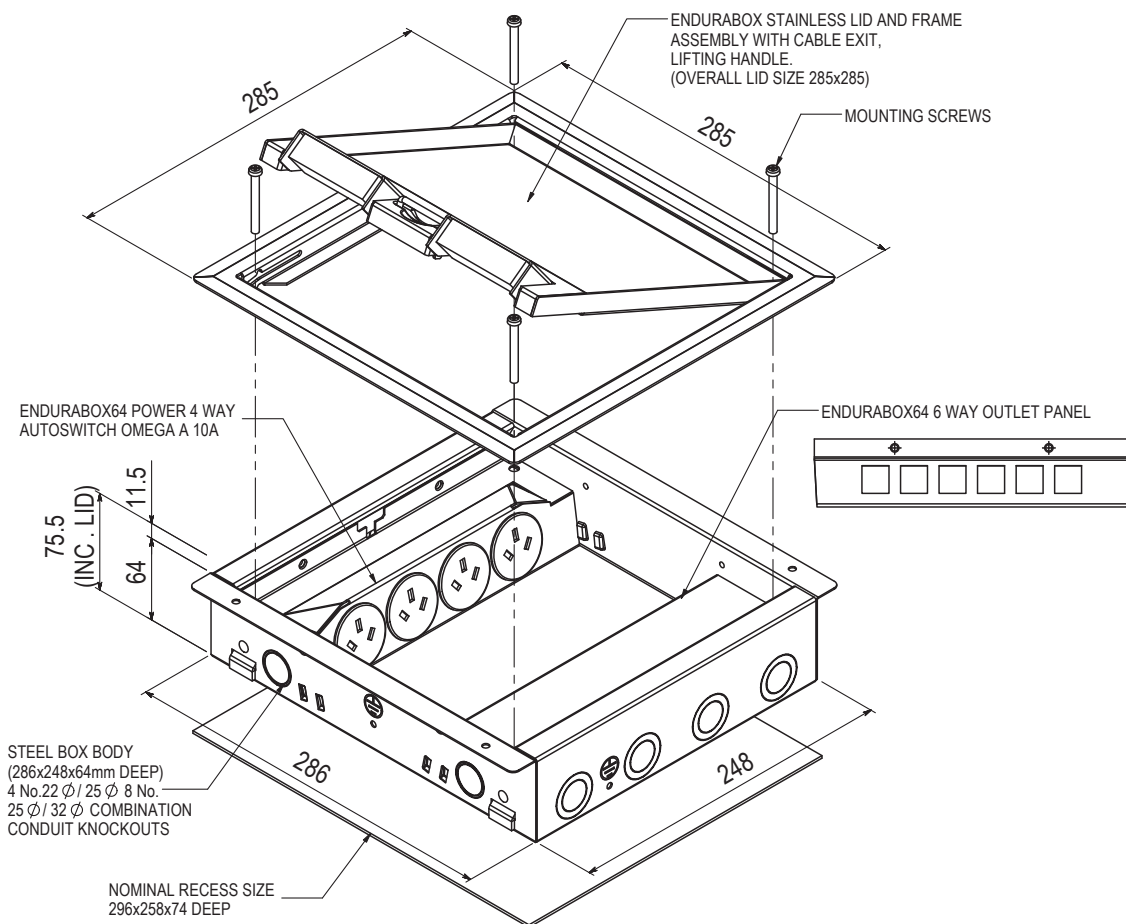

PART NUMBER

EB6SRB4P6D

MODEL DESCRIPTION

EB64 BOX, STAINLESS STEEL RECESS LID BEVEL SURROUND,
4 x AUTO SWITCHED POWER, 6 x PROVISION TO MOUNT DATA/MECH

- EnduraBox 64 Series Floor Box with Recess Stainless Steel Lid
- Box size 286 x 248 x 64mm Deep
- Fitted with 4 x Auto-Switching 10A power outlets and 6 x way data/mech outlet panel (provision to mount)
- Floor Box Lid 304 Grade Stainless Steel

ASSEMBLY DIAGRAM

EB6SRB4P6D

MODEL DESCRIPTION

EB64 BOX, STAINLESS STEEL RECESS LID BEVEL SURROUND, 4 x AUTO SWITCHED POWER, 6 x PROVISION TO MOUNT DATA/MECH

SECTION THRU'BOX

CONDUIT KNOCKOUT LOCATIONS

CONDUIT KNOCKOUT LOCATIONS