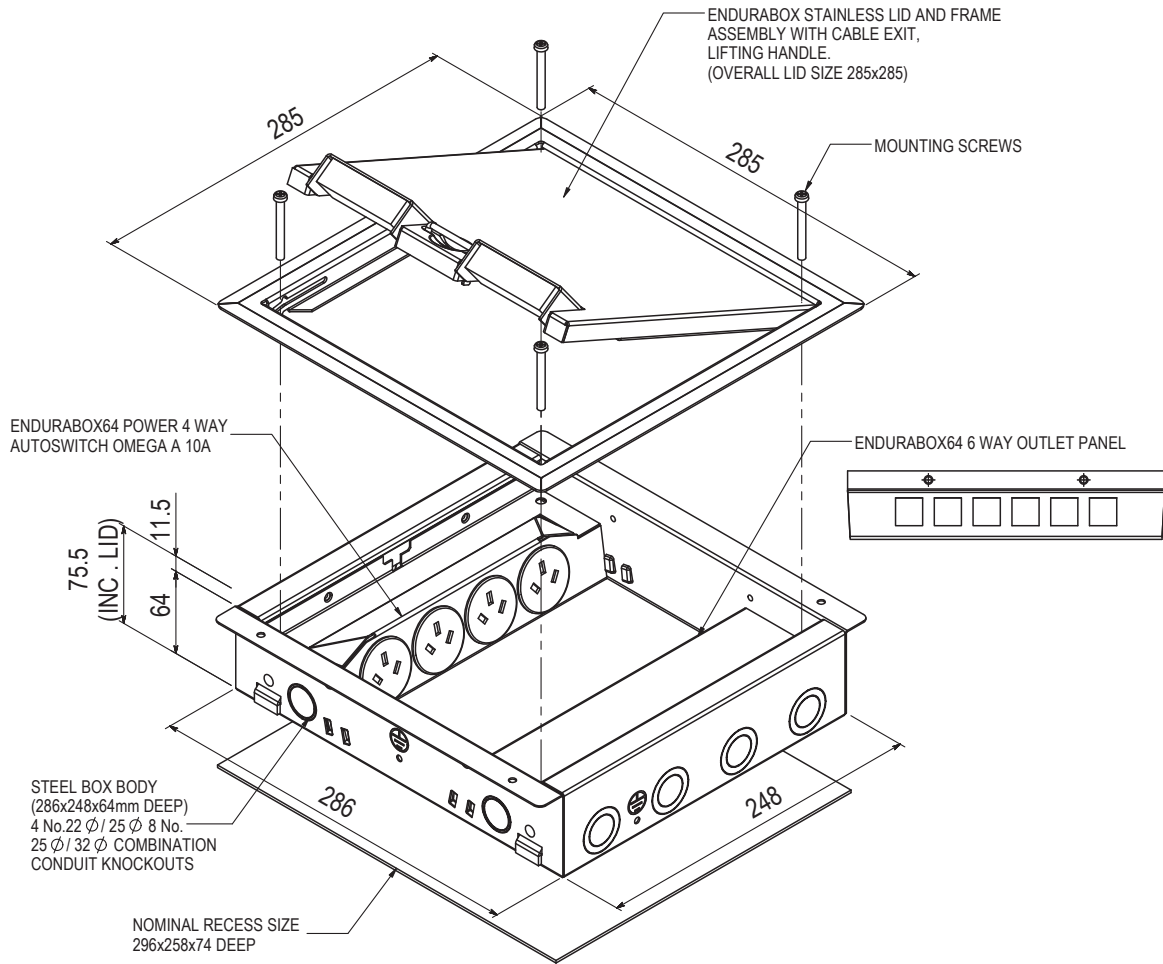

PART NUMBER

EB6SFB4P6D

MODEL DESCRIPTION

EB64 BOX, STAINLESS STEEL FLUSH LID BEVEL SURROUND,
4 x AUTO SWITCHED POWER, 6 x PROVISION TO MOUNT DATA/MECH

- EnduraBox 64 Series Floor Box with Flush Stainless Steel Lid
- Box size 286 x 248 x 64mm Deep
- Fitted with 4 x Auto-Switching 10A power outlets and 6 x way data/mech outlet panel (provision to mount)
- Floor Box Lid 304 Grade Stainless Steel

ASSEMBLY DIAGRAM

EB6SFB4P6D

MODEL DESCRIPTION

EB64 BOX, STAINLESS STEEL FLUSH LID BEVEL SURROUND, 4 x AUTO SWITCHED POWER, 6 x PROVISION TO MOUNT DATA/MECH

SECTION THRU'BOX

CONDUIT KNOCKOUT LOCATIONS

CONDUIT KNOCKOUT LOCATIONS