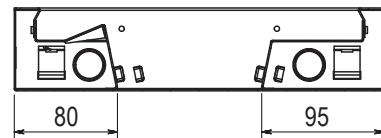

PART NUMBER

EB6SFB4P6D

MODEL DESCRIPTION

EB64 BOX, STAINLESS STEEL FLUSH LID BEVEL SURROUND,
4 x AUTO SWITCHED POWER, 6 x PROVISION TO MOUNT DATA/MECH

- EnduraBox 64 Series Floor Box with Flush Stainless Steel Lid
- Box size 286 x 248 x 64mm Deep
- Fitted with 4 x Auto-Switching 10A power outlets and 6 x way data/mech outlet panel (provision to mount)
- Floor Box Lid 304 Grade Stainless Steel

ASSEMBLY DIAGRAM

EB6SFB4P6D

MODEL DESCRIPTION

EB64 BOX, STAINLESS STEEL FLUSH LID BEVEL SURROUND, 4 x AUTO SWITCHED POWER, 6 x PROVISION TO MOUNT DATA/MECH

SECTION THRU'BOX

CONDUIT KNOCKOUT LOCATIONS

CONDUIT KNOCKOUT LOCATIONS