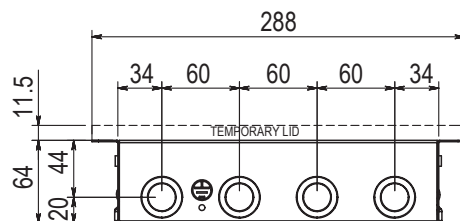

PART NUMBER

EB6SFB4P6D

MODEL DESCRIPTION

EB64 BOX, STAINLESS STEEL FLUSH LID BEVEL SURROUND,
4 x AUTO SWITCHED POWER, 6 x PROVISION TO MOUNT DATA/MECH

- EnduraBox 64 Series Floor Box with Flush Stainless Steel Lid
- Box size 286 x 248 x 64mm Deep
- Fitted with 4 x Auto-Switching 10A power outlets and 6 x way data/mech outlet panel (provision to mount)
- Floor Box Lid 304 Grade Stainless Steel

ASSEMBLY DIAGRAM

EB6SFB4P6D

MODEL DESCRIPTION

EB64 BOX, STAINLESS STEEL FLUSH LID BEVEL SURROUND, 4 x AUTO SWITCHED POWER, 6 x PROVISION TO MOUNT DATA/MECH

SECTION THRU'BOX

CONDUIT KNOCKOUT LOCATIONS

CONDUIT KNOCKOUT LOCATIONS