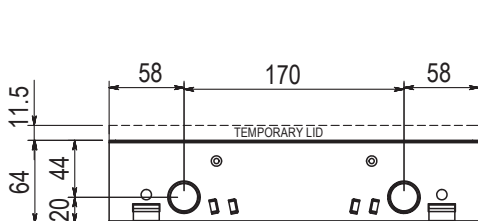

PART NUMBER

EB6SFB4P6D

MODEL DESCRIPTION

EB64 BOX, STAINLESS STEEL FLUSH LID BEVEL SURROUND,
4 x AUTO SWITCHED POWER, 6 x PROVISION TO MOUNT DATA/MECH

- EnduraBox 64 Series Floor Box with Flush Stainless Steel Lid
- Box size 286 x 248 x 64mm Deep
- Fitted with 4 x Auto-Switching 10A power outlets and 6 x way data/mech outlet panel (provision to mount)
- Floor Box Lid 304 Grade Stainless Steel

ASSEMBLY DIAGRAM

EB6SFB4P6D

MODEL DESCRIPTION

EB64 BOX, STAINLESS STEEL FLUSH LID BEVEL SURROUND, 4 x AUTO SWITCHED POWER, 6 x PROVISION TO MOUNT DATA/MECH

SECTION THRU'BOX

CONDUIT KNOCKOUT LOCATIONS

CONDUIT KNOCKOUT LOCATIONS