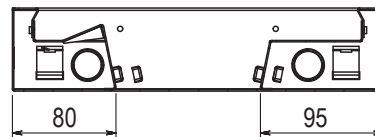

PART NUMBER

EB6PRB4P6D

MODEL DESCRIPTION

EB64 BOX, PLASTIC RECESS LID BEVEL SURROUND,
4 x AUTO SWITCHED POWER, 6 x PROVISION TO MOUNT DATA/MECH

- EnduraBox 64 Series Floor Box with Plastic Recess Lid
- Box size 286 x 248 x 64mm Deep
- Fitted with 4 x Auto-Switching 10A power outlets and 6 x way data/mech outlet panel (provision to mount)

ASSEMBLY DIAGRAM

EB6PRB4P6D

MODEL DESCRIPTION

EB64 BOX, PLASTIC RECESS LID BEVEL SURROUND,
4 x AUTO SWITCHED POWER, 6 x PROVISION TO MOUNT DATA/MECH

SECTION THRU'BOX

CONDUIT KNOCKOUT LOCATIONS

CONDUIT KNOCKOUT LOCATIONS