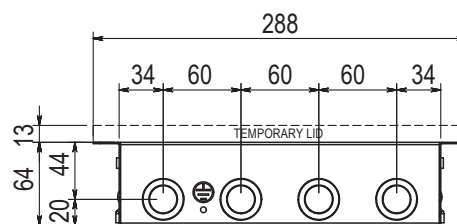

PART NUMBER

EB6PRB4P6D

MODEL DESCRIPTION

EB64 BOX, PLASTIC RECESS LID BEVEL SURROUND,
4 x AUTO SWITCHED POWER, 6 x PROVISION TO MOUNT DATA/MECH

- EnduraBox 64 Series Floor Box with Plastic Recess Lid
- Box size 286 x 248 x 64mm Deep
- Fitted with 4 x Auto-Switching 10A power outlets and 6 x way data/mech outlet panel (provision to mount)

ASSEMBLY DIAGRAM

EB6PRB4P6D

MODEL DESCRIPTION

EB64 BOX, PLASTIC RECESS LID BEVEL SURROUND,
4 x AUTO SWITCHED POWER, 6 x PROVISION TO MOUNT DATA/MECH

SECTION THRU'BOX

CONDUIT KNOCKOUT LOCATIONS

CONDUIT KNOCKOUT LOCATIONS