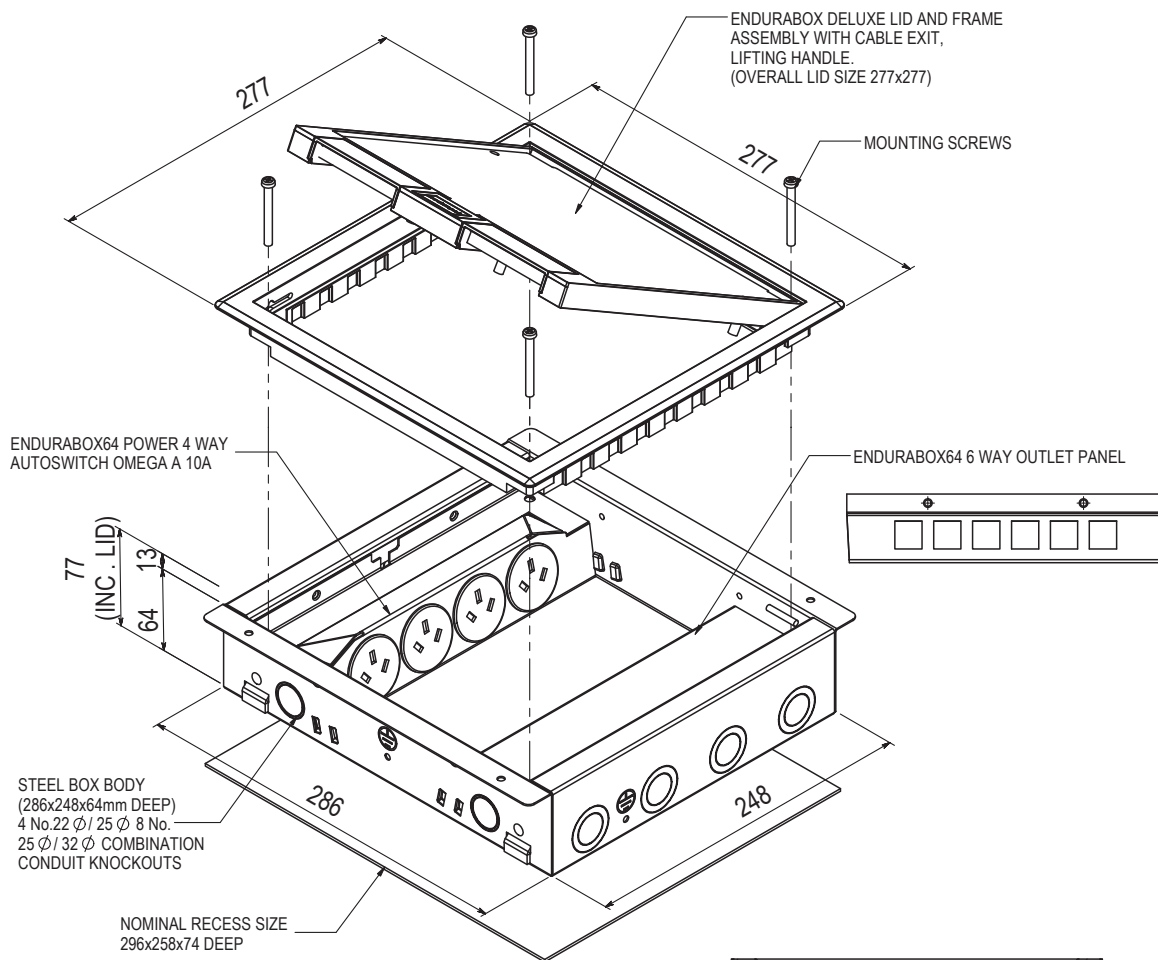

PART NUMBER

EB6PRB4P6D

MODEL DESCRIPTION

EB64 BOX, PLASTIC RECESS LID BEVEL SURROUND,
4 x AUTO SWITCHED POWER, 6 x PROVISION TO MOUNT DATA/MECH

- EnduraBox 64 Series Floor Box with Plastic Recess Lid
- Box size 286 x 248 x 64mm Deep
- Fitted with 4 x Auto-Switching 10A power outlets and 6 x way data/mech outlet panel (provision to mount)

ASSEMBLY DIAGRAM

EB6PRB4P6D

MODEL DESCRIPTION

EB64 BOX, PLASTIC RECESS LID BEVEL SURROUND,
4 x AUTO SWITCHED POWER, 6 x PROVISION TO MOUNT DATA/MECH

SECTION THRU'BOX

CONDUIT KNOCKOUT LOCATIONS

CONDUIT KNOCKOUT LOCATIONS