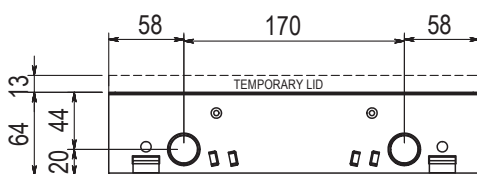

PART NUMBER

EB6PRB4P6D

MODEL DESCRIPTION

EB64 BOX, PLASTIC RECESS LID BEVEL SURROUND,
4 x AUTO SWITCHED POWER, 6 x PROVISION TO MOUNT DATA/MECH

- EnduraBox 64 Series Floor Box with Plastic Recess Lid
- Box size 286 x 248 x 64mm Deep
- Fitted with 4 x Auto-Switching 10A power outlets and 6 x way data/mech outlet panel (provision to mount)

ASSEMBLY DIAGRAM

EB6PRB4P6D

MODEL DESCRIPTION

EB64 BOX, PLASTIC RECESS LID BEVEL SURROUND,
4 x AUTO SWITCHED POWER, 6 x PROVISION TO MOUNT DATA/MECH

SECTION THRU'BOX

CONDUIT KNOCKOUT LOCATIONS

CONDUIT KNOCKOUT LOCATIONS