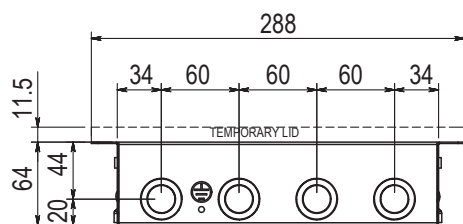

### MODEL DESCRIPTION

EB64 BOX, HEAVY DUTY DROP IN LID WITH CARPET SURROUND, 4 x AUTO SWITCHED POWER, 6 x PROVISION TO MOUNT DATA/MECH

SECTION THRU'BOX

CONDUIT KNOCKOUT LOCATIONS

CONDUIT KNOCKOUT LOCATIONS