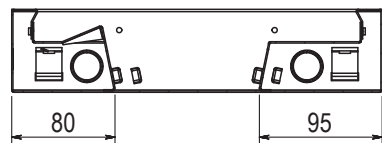

ASSEMBLY DIAGRAM

EB6DCS4P6D

MODEL DESCRIPTION

EB64 BOX, HEAVY DUTY DROP IN LID WITH CARPET SURROUND, 4 x AUTO SWITCHED POWER, 6 x PROVISION TO MOUNT DATA/MECH

SECTION THRU'BOX