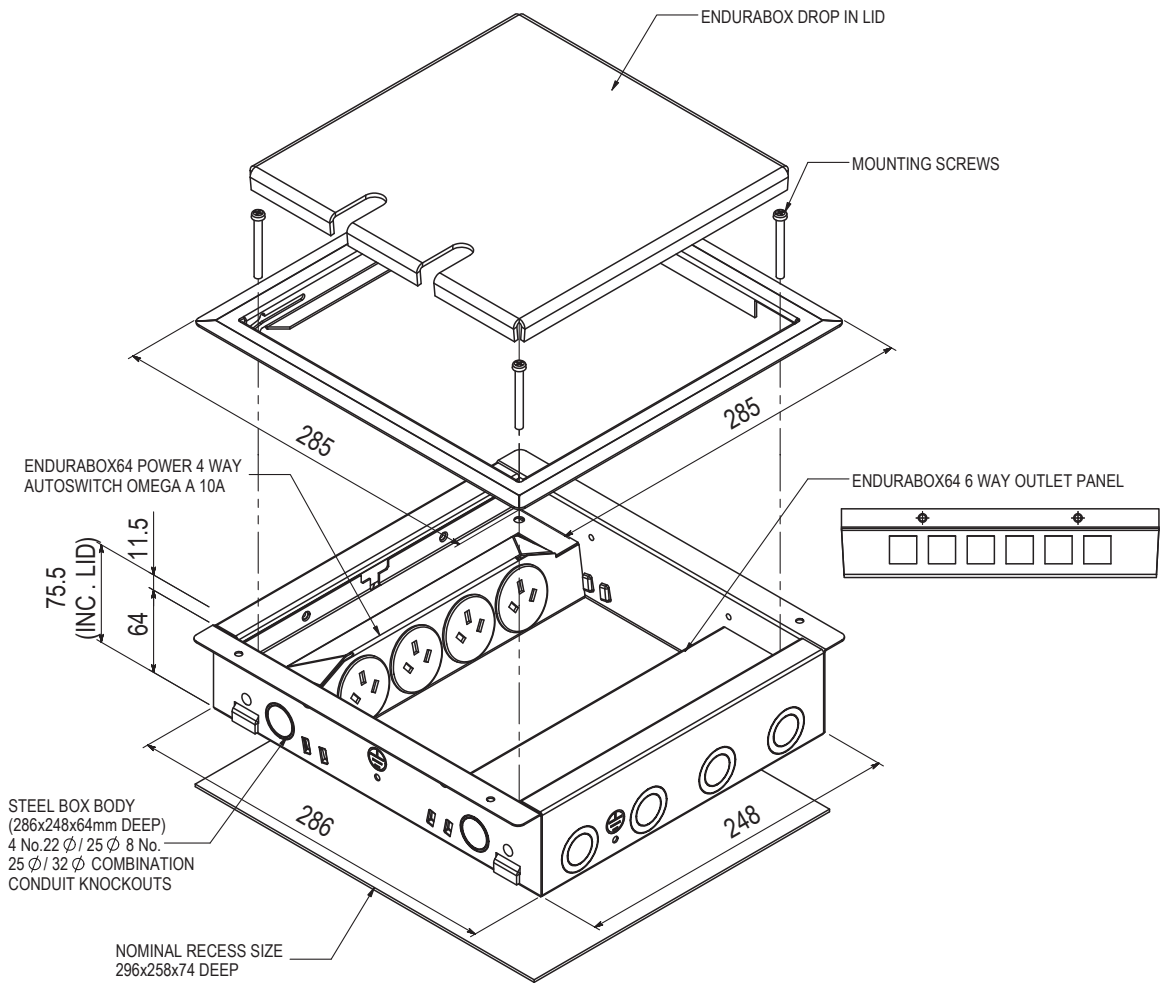

## PART NUMBER

**EB6DCS4P6D**

## MODEL DESCRIPTION

EB64 BOX, HEAVY DUTY DROP IN LID WITH CARPET SURROUND,  
4 x AUTO SWITCHED POWER, 6 x PROVISION TO MOUNT DATA/MECH

- EnduraBox 64 Series Floor box with Heavy Duty Drop in Lid and Carpet Surround
- Box size 286 x 248 x 64mm Deep
- Fitted with 4 x Auto-Switching 10A power outlets and 6 x way data/mech outlet panel (provision to mount)

# ASSEMBLY DIAGRAM

### MODEL DESCRIPTION

EB64 BOX, HEAVY DUTY DROP IN LID WITH CARPET SURROUND, 4 x AUTO SWITCHED POWER, 6 x PROVISION TO MOUNT DATA/MECH

SECTION THRU'BOX

CONDUIT KNOCKOUT LOCATIONS

CONDUIT KNOCKOUT LOCATIONS