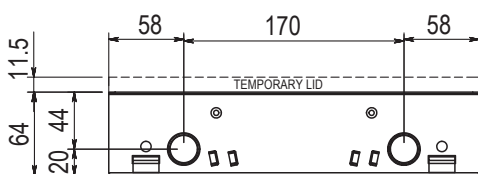

CONDUIT KNOCKOUT LOCATIONS